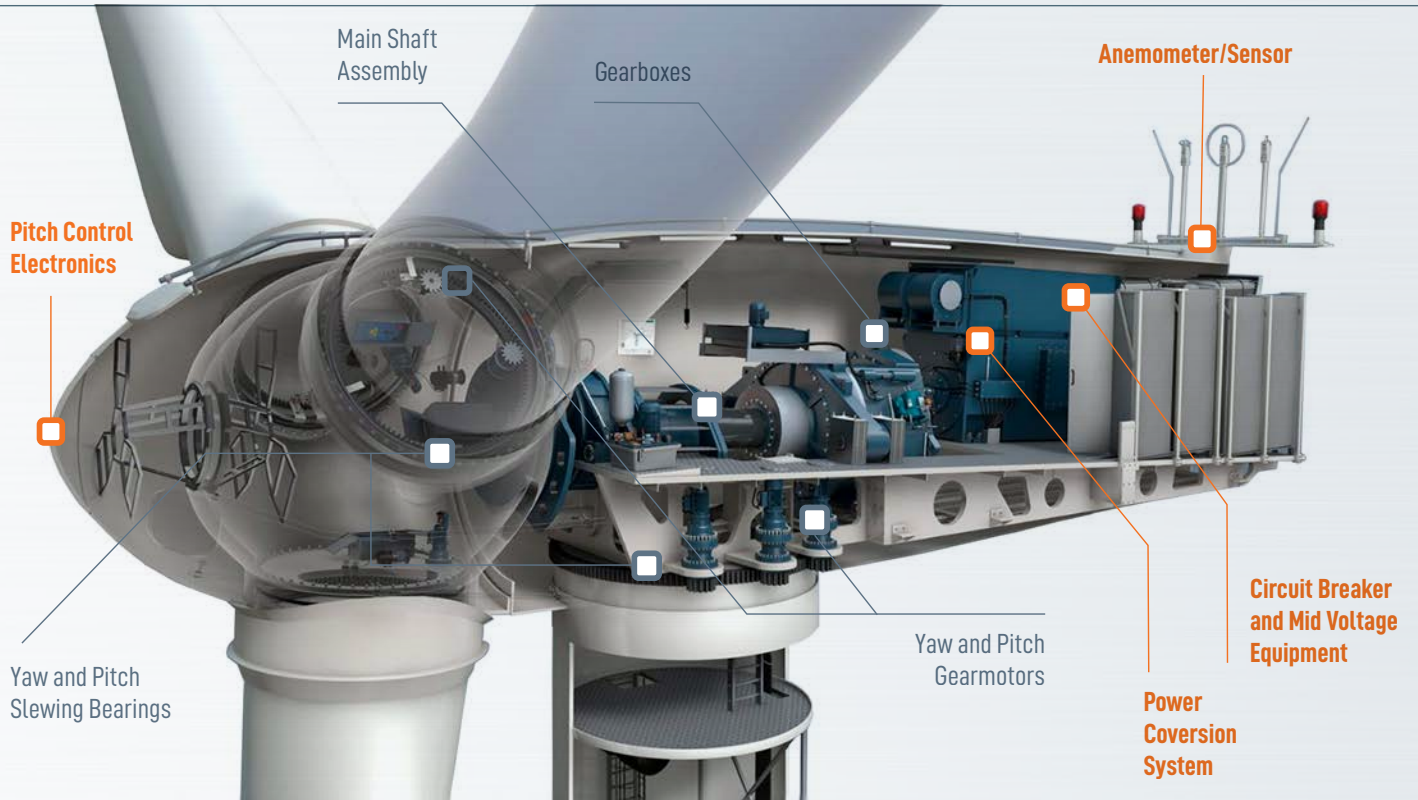

Drive train + Power Conversion Systems